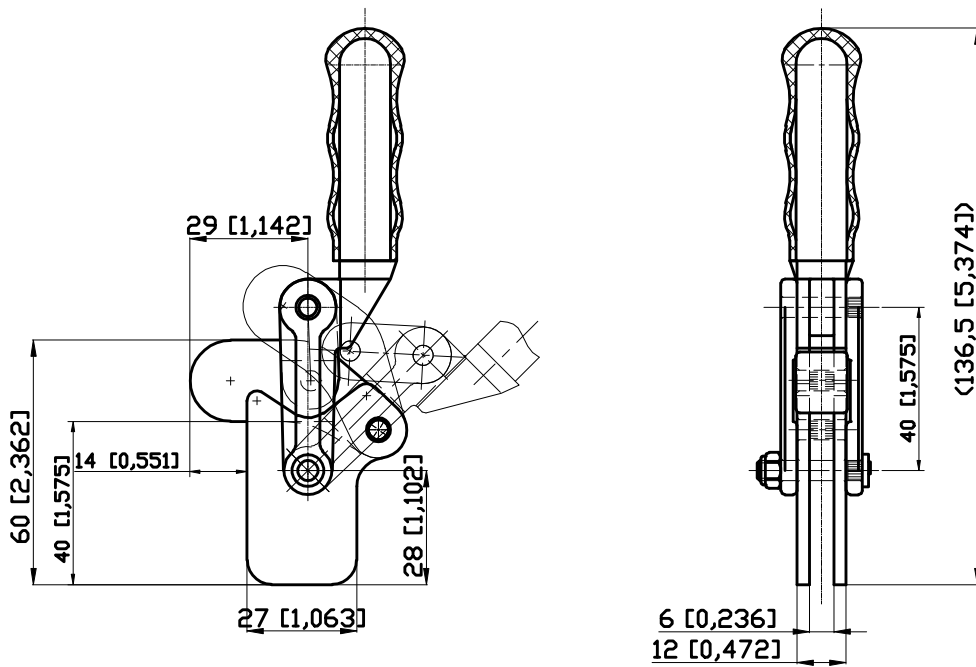

PART NUMBER: CH-70300T

HANDLE OPENS 123°
BAR OPENS 194°