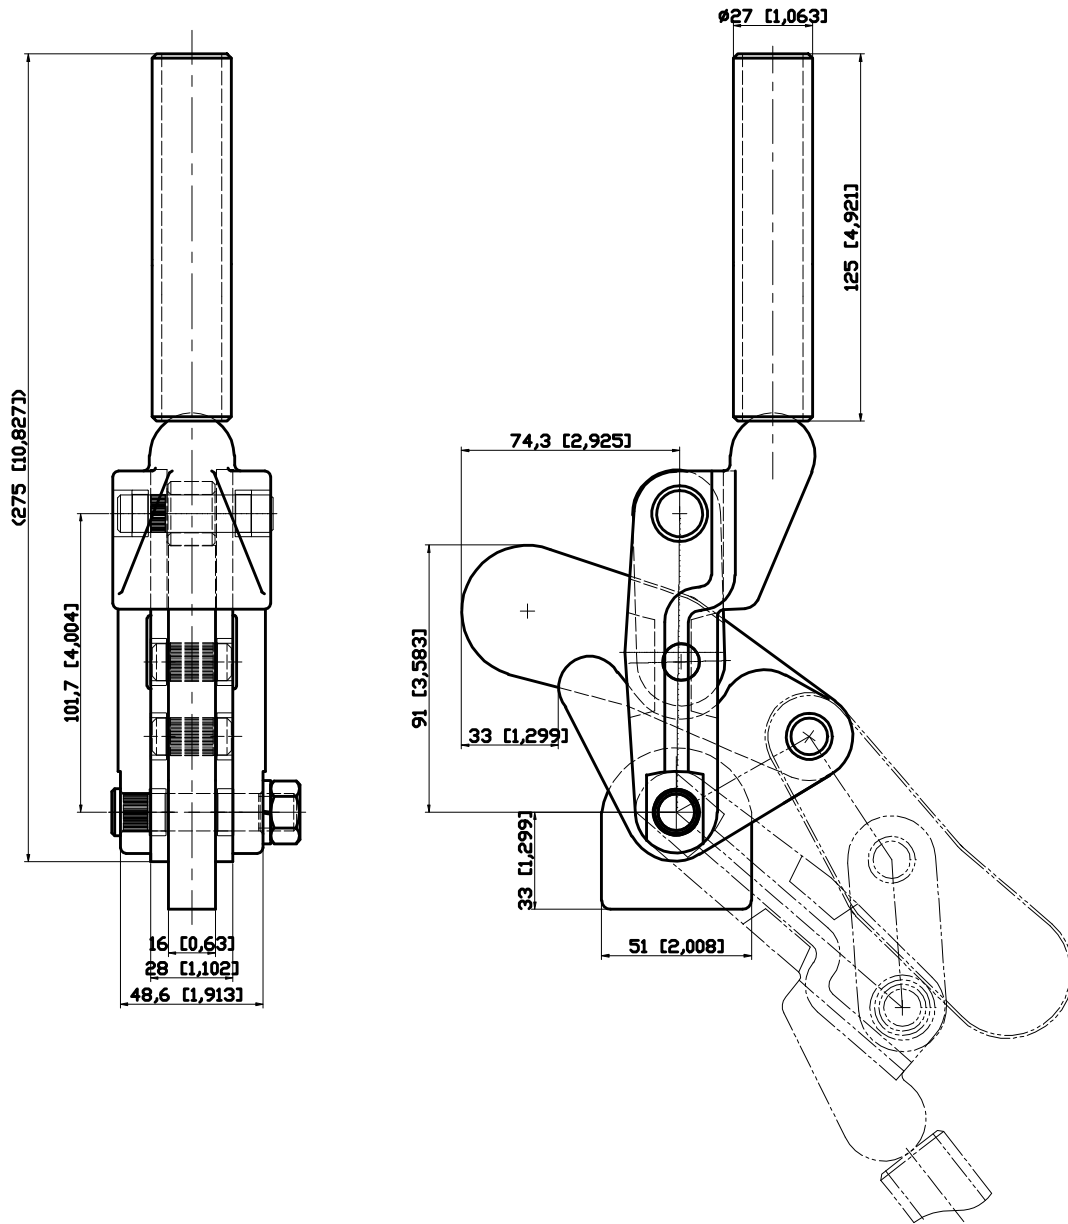

PART NUMBER: CH-70610

HANDLE OPENS 130°
BAR OPENS 206°