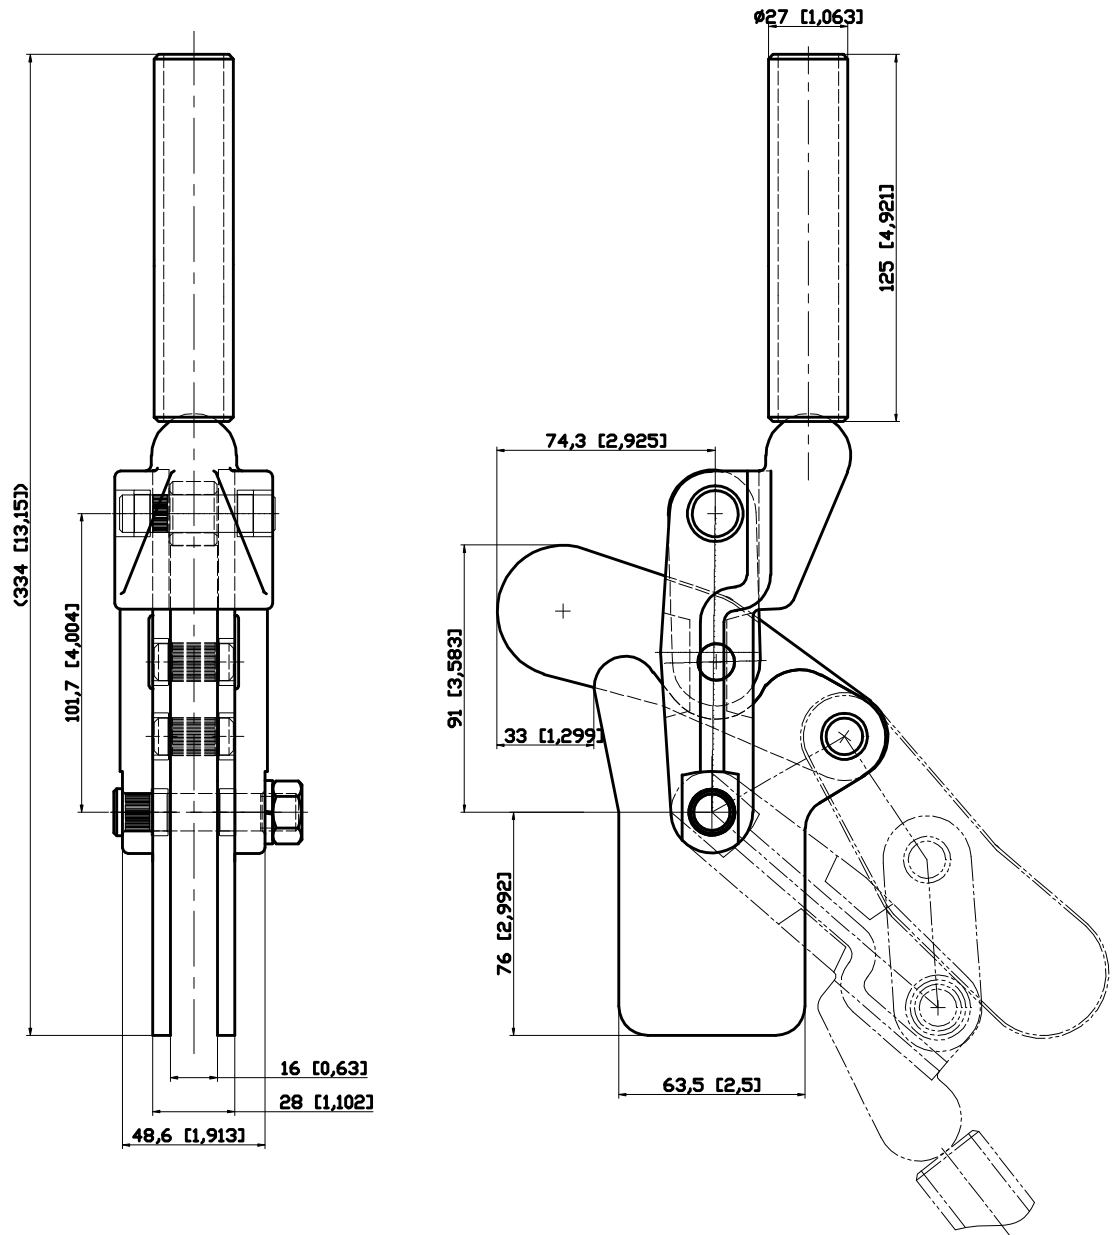

PART NUMBER: CH-70615

HANDLE OPENS 130°
BAR OPENS 206°